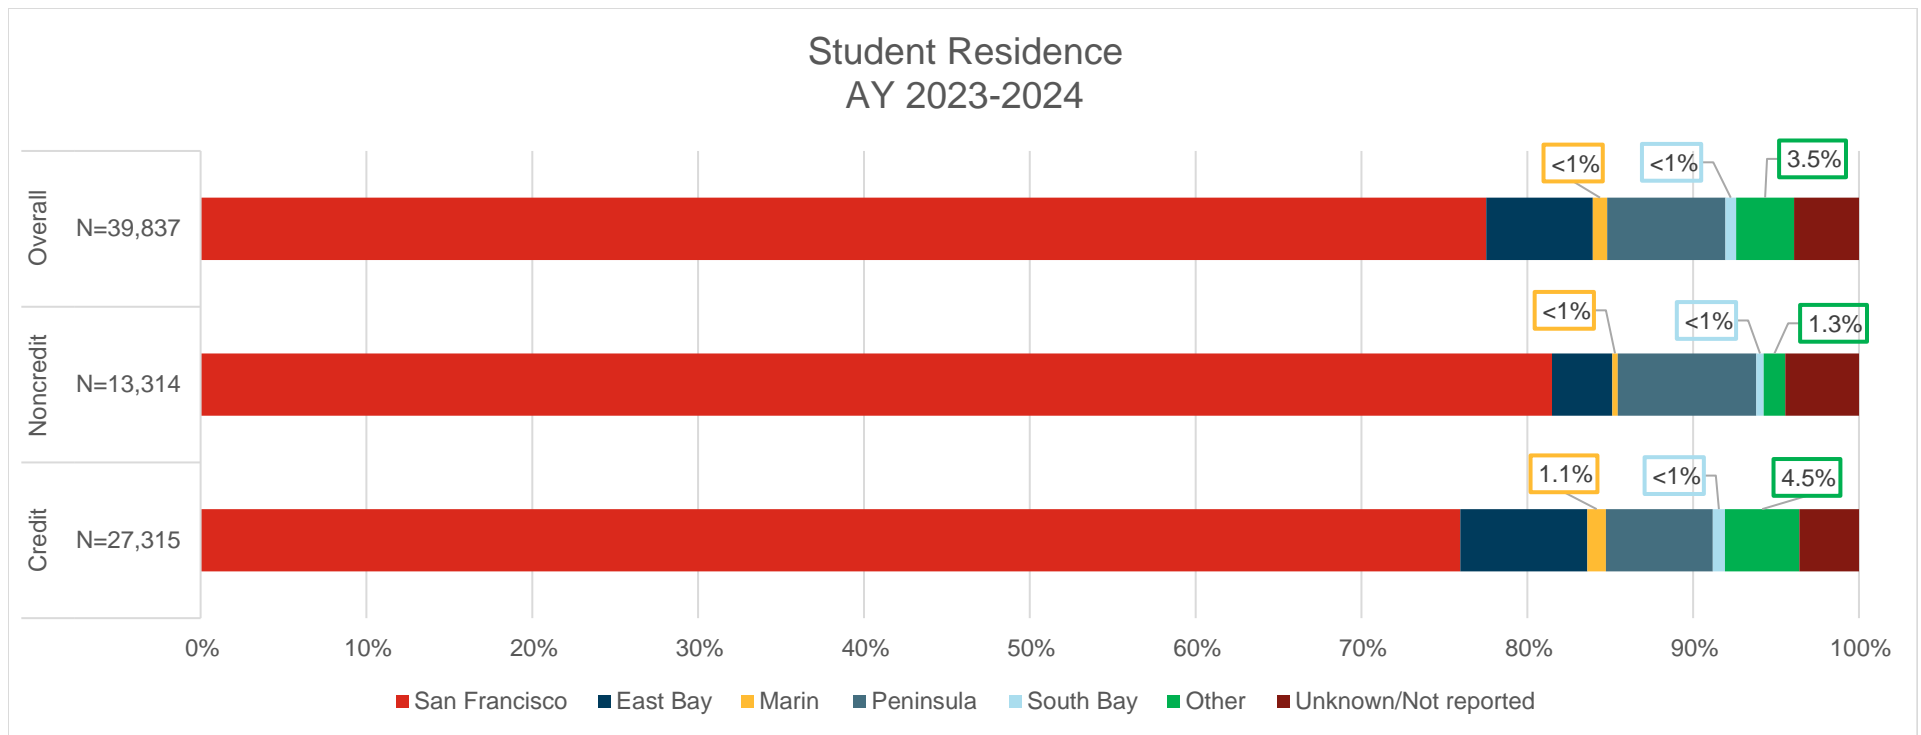

Where do CCSF students live?

A majority of CCSF students live in San Francisco. In the 2023-24 academic year, approximately 76% of credit students and 82% of noncredit students were San Francisco residents. CCSF also attracts students from across the Bay Area, with around 7% of students in credit coming from the Peninsula and South Bay, and another 8% from the East Bay. Among students in noncredit, just over 14% live in the counties surrounding San Francisco.

CCSF student area of residence in 2023-24

Source: CCSF Argos Institutional Headcount datablock

ccsf.edu/research